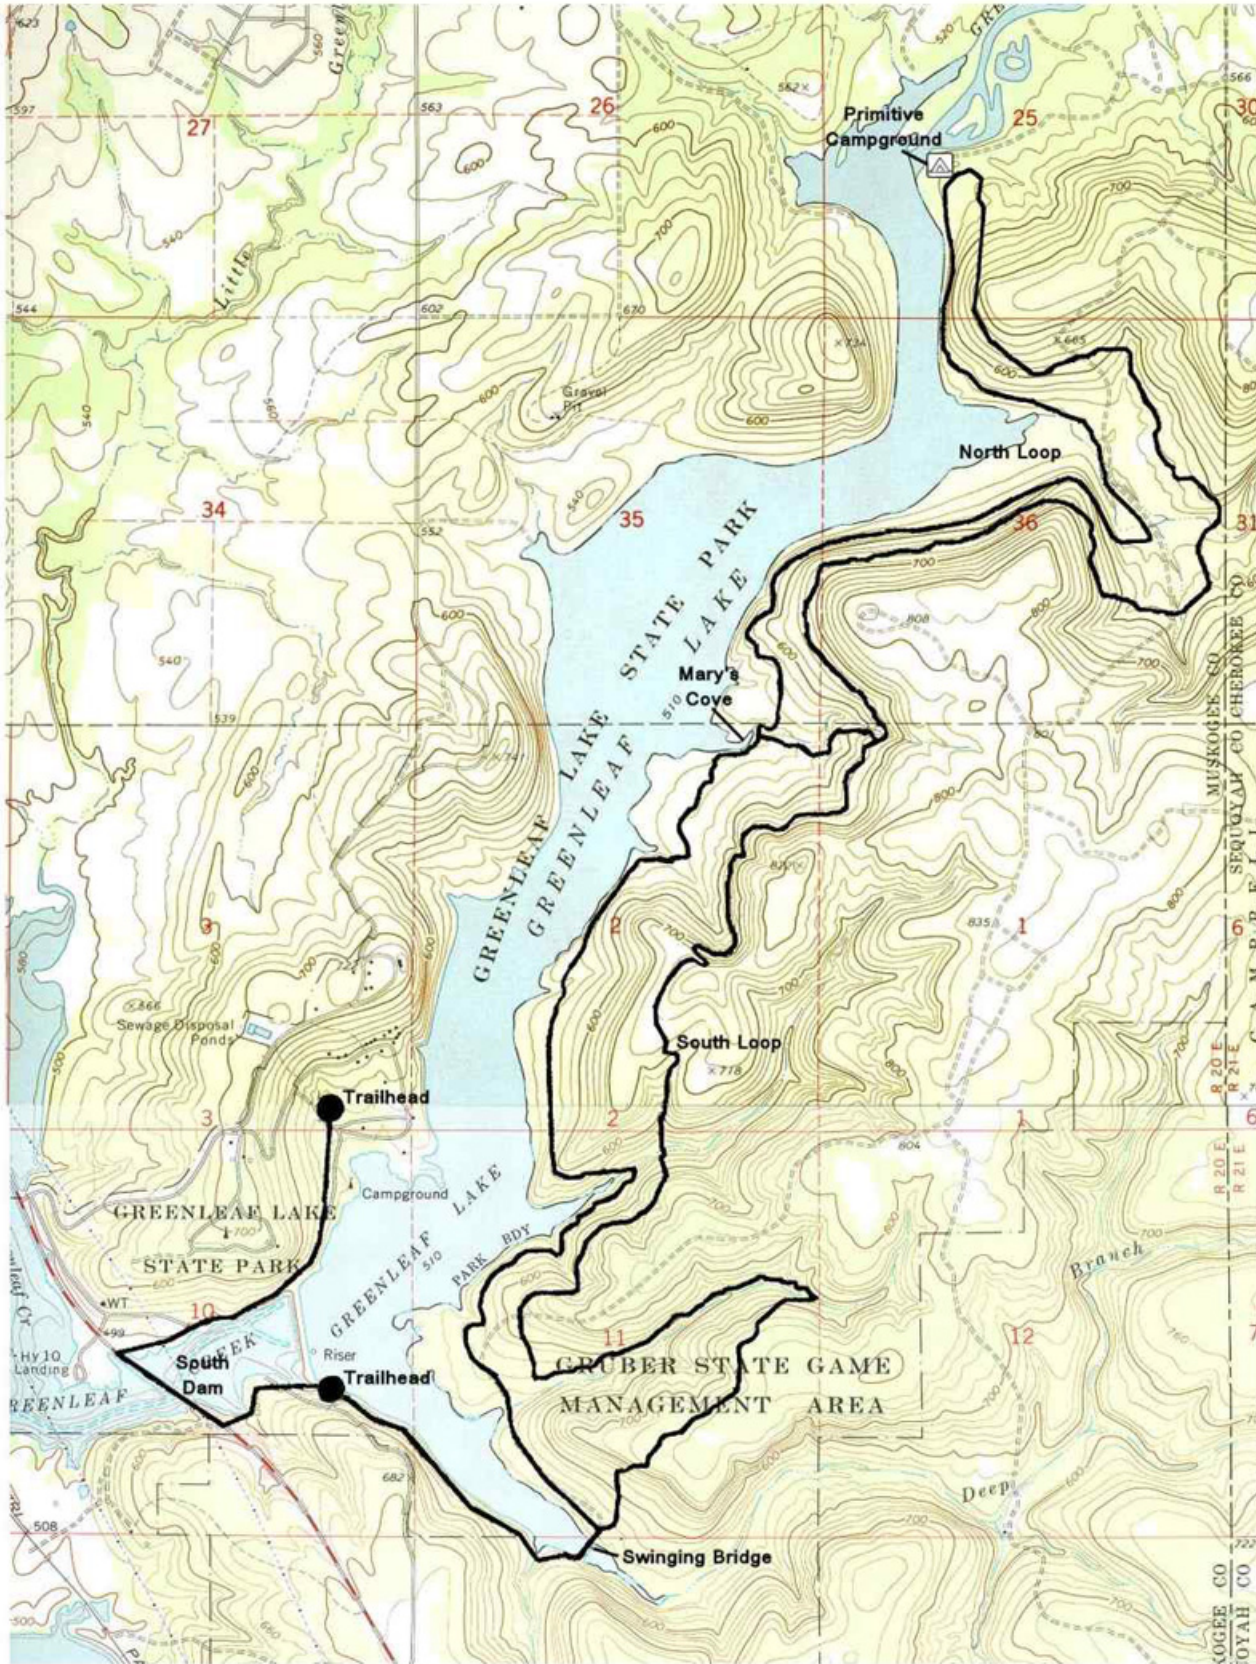

# Greenleaf Lake Trail Map

**N**  
Magnetic  
North  
6.5  
Degrees  
East

1 0 1 Kilometers

1 0 1 Miles

Contour Interval: 20 ft.  
Dashed Contours: 10 ft.