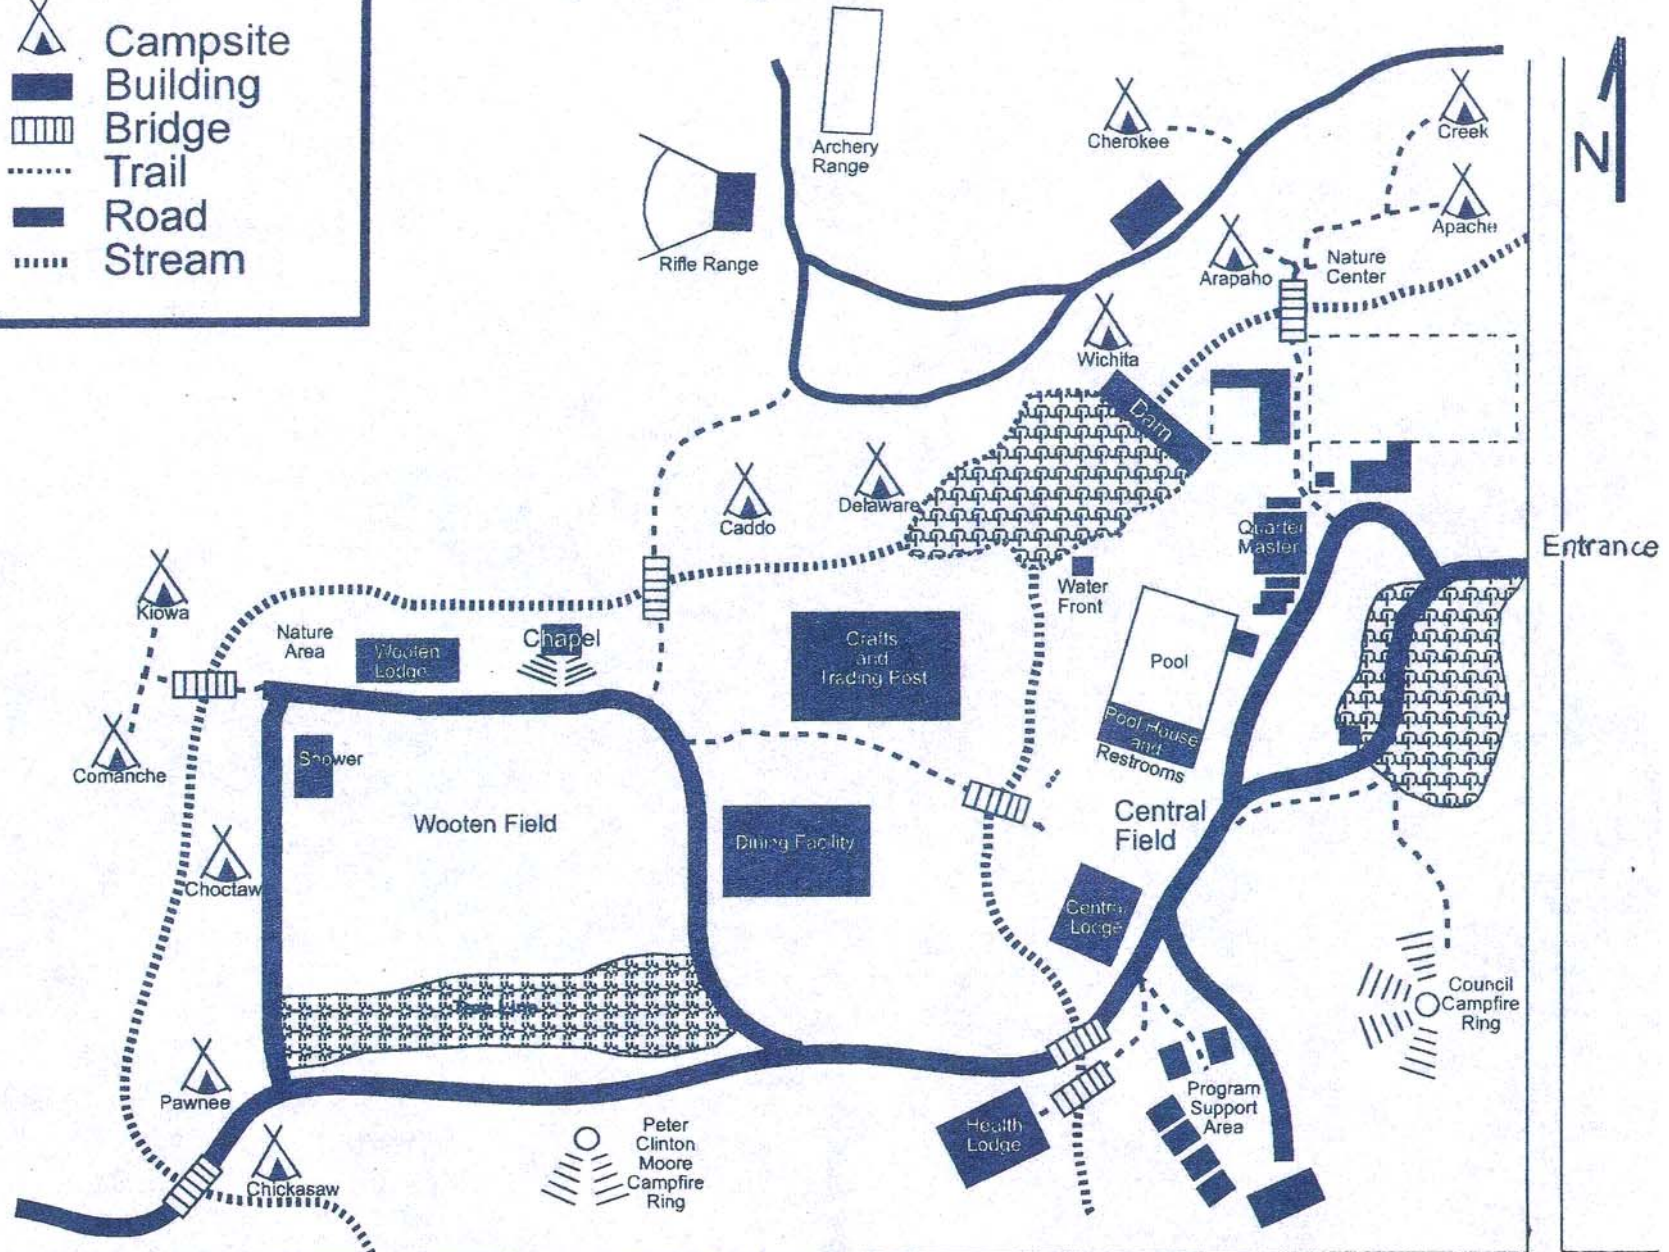

Camp George Thomas

	Campsite
	Building
	Bridge
	Trail
	Road
	Stream

Not To Scale

State Highway #19